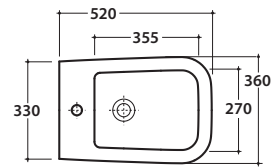

STONE BIDETMULTI® ST010BI

CE EN 14528:2015

GLOBO

Ceramic antibacterial effect
BATAFORM®

Bagno di Colore

Glazed product with
CERASLIDE®

Cod. **ST010BI**

Floor mounted bidet 52.36 h 43 cm . MULTI. Back to wall installation.
FISSAGGIOHOST® Fixing kit included. Weight 24 Kg

| | | | | | |
|----------|---------------|----------|---------------|----------|----------------|
| A | 80 <----->160 | B | 85 <----->130 | C | 170 <----->220 |
|----------|---------------|----------|---------------|----------|----------------|

Cod. **FI012BI**

Push open valve drain with ceramic top for bidet. Weight 0,5 Kg

Cod. **FI012CR**

Push open chromed valve drain for bidet. Weight 0,5 Kg