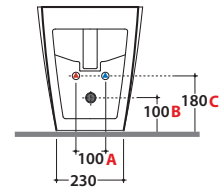

STONE BIDETMULTI® ST010BI

CE EN 14528:2015

GLOBO

Ceramic antibacterial effect
BATAFORM®

Bagno di Colore

Glazed product with
CERASLIDE®

Cod. **ST010BI**

Floor mounted bidet 52.36 h 43 cm . MULTI. Back to wall installation.
FISSAGGIOHOST® Fixing kit included. Weight 24 Kg

| | | | | | |
|----------|---------------|----------|---------------|----------|----------------|
| A | 80 <----->160 | B | 85 <----->130 | C | 170 <----->220 |
|----------|---------------|----------|---------------|----------|----------------|

Cod. **FI012BI**

Push open valve drain with ceramic top for bidet. Weight 0,5 Kg

Cod. **FI012CR**

Push open chromed valve drain for bidet. Weight 0,5 Kg