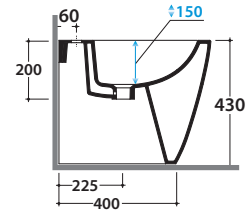

STONE BIDETMULTI® ST010BI

CE EN 14528:2015

GLOBO

Ceramic antibacterial effect
BATAFORM®

Bagno di Colore

Glazed product with
CERASLIDE®

Cod. **ST010BI**

Floor mounted bidet 52.36 h 43 cm . MULTI. Back to wall installation.
FISSAGGIOHOST® Fixing kit included. Weight 24 Kg

| | | | | | |
|----------|---------------|----------|---------------|----------|----------------|
| A | 80 <----->160 | B | 85 <----->130 | C | 170 <----->220 |
|----------|---------------|----------|---------------|----------|----------------|

Cod. **FI012BI**

Push open valve drain with ceramic top for bidet. Weight 0,5 Kg

Cod. **FI012CR**

Push open chromed valve drain for bidet. Weight 0,5 Kg