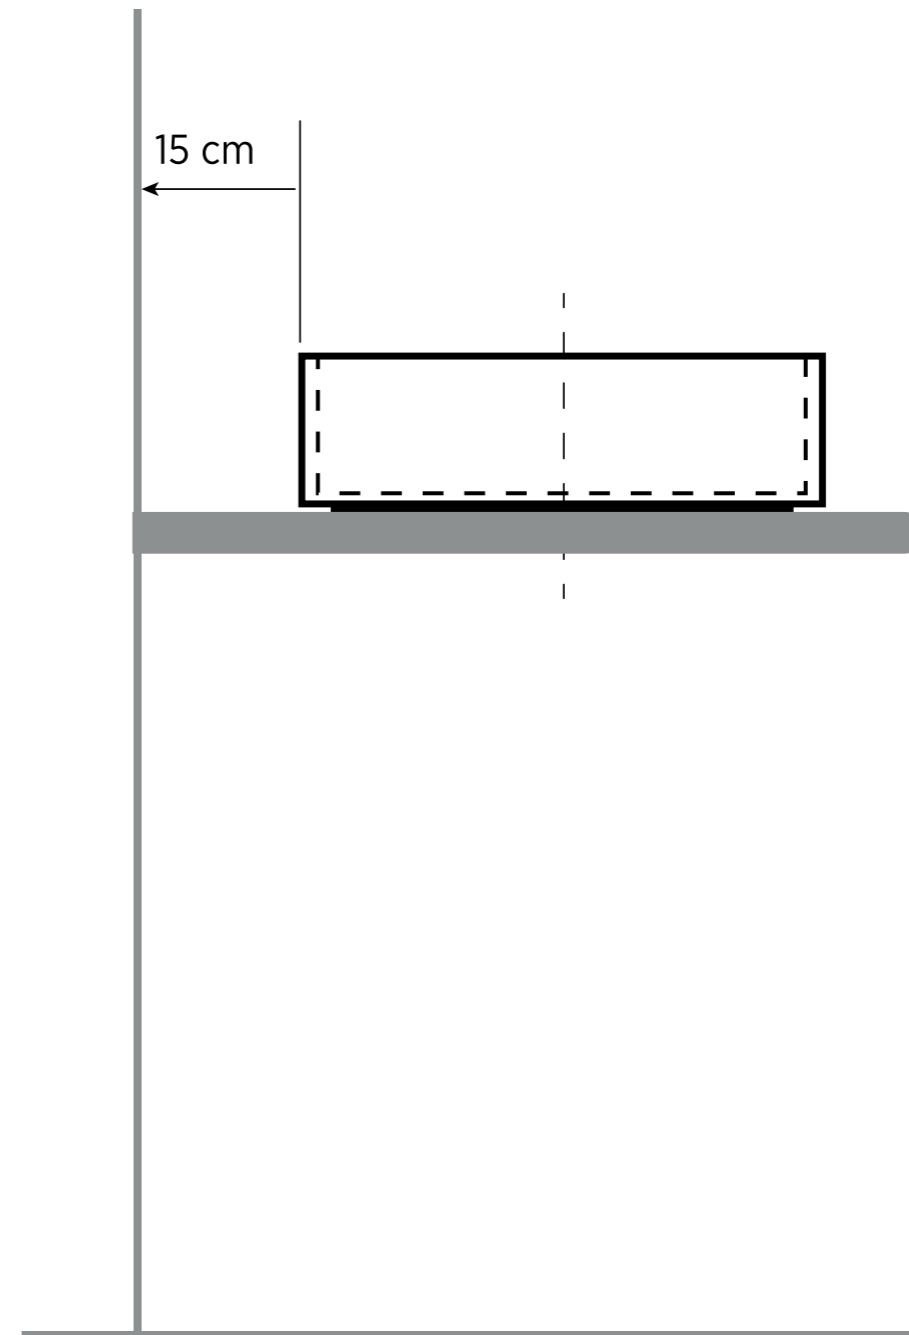

# CIPPO

\* Tollerance +/- 2%

*BOX SIZE\**

**L:** 56 cm  
**P:** 56 cm  
**H:** 29 cm

*TYPE*

✓ **OVERTOP**  
**SEMI INSERT**  
**INSERT**

*CARE INSTRUCTIONS*

In order to preserve the appearance and durability of the product, never use abrasive sponges, hydrochloric or acetic acids, ammonia or metal silicates.