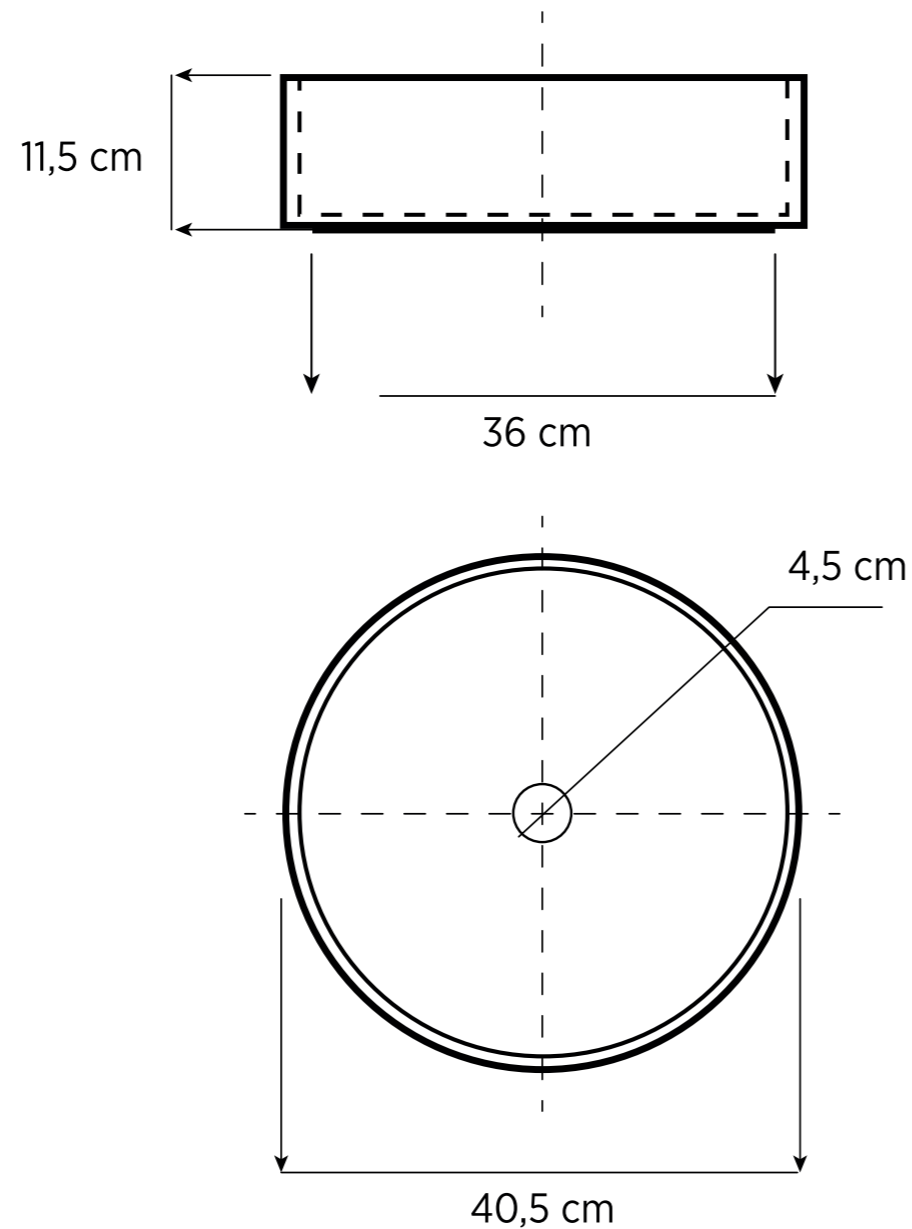

# CIPPO

\* Tollerance +/- 2%

*BOX SIZE\**

**L:** 56 cm  
**P:** 56 cm  
**H:** 29 cm

*TYPE*

✓ **OVERTOP**  
**SEMI INSERT**  
**INSERT**

*CARE INSTRUCTIONS*

In order to preserve the appearance and durability of the product, never use abrasive sponges, hydrochloric or acetic acids, ammonia or metal silicates.